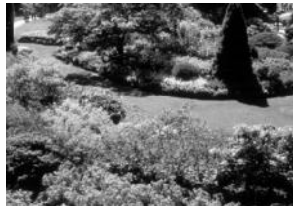

BTB Landscaping with Feng Shui

- Modern Landscaping with Feng Shui
  - Curving Pathways.
  - Color.