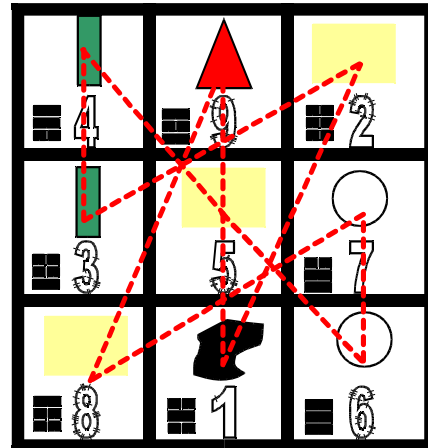

Practitioner Knowledge Checklist

Basic required knowledge for professional Feng Shui practitioner

Ba Gua 8 Trigrams:

- Name
- Shape (Order of yin/yang lines)
- Location
- Element
- Image/Characteristic

Five Elements:

- Name
- Color
- Shape
- Creative Cycle
- Controlling/Destructive Cycle
- Consuming /Diminishing Cycle
- Comanding Cycle
- Neutral Cycle

Lo Shu Magic Square:

- Lo Shu Sequence
- Order of Numbers
- Order of Trigrams
- Order of Elements