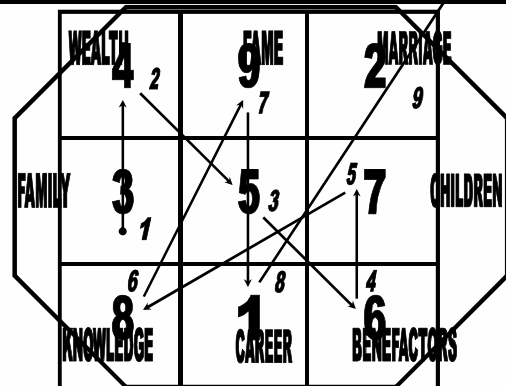

WALKING THE 9-STAR PATH